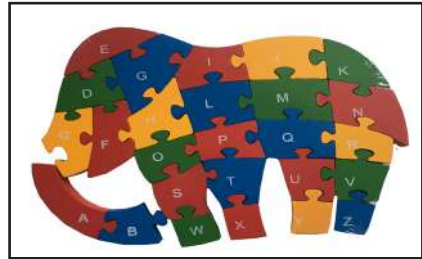

Price: Rs. 400/-

Plastic Mala Puzzle

Price: Rs. 400/-

Wooden animal Puzzle

Price: Rs. 370/-

Wooden animal Puzzle

Price: Rs. 370/-

Wooden animal Puzzle