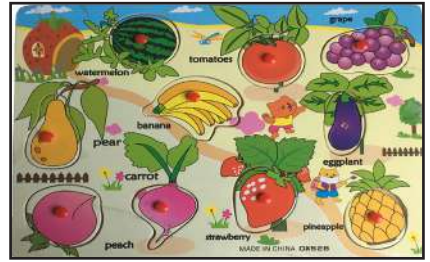

Price: Rs. 270/-

Wooden Puzzle (with pin)

Price: Rs. 270/-

Wooden Puzzle (with pin)

Price: Rs. 270/-

Wooden Puzzle (with pin)

Price: Rs. 270/-

Wooden Puzzle (with pin)