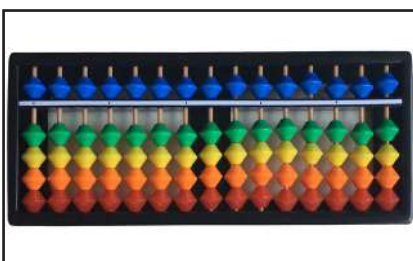

Abacus Plastic