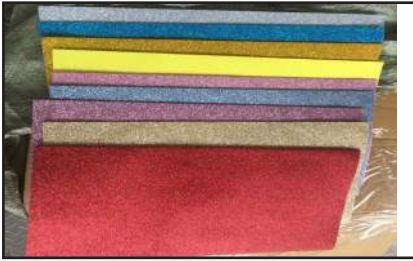

Price: Rs. 230/- (10pcs Pkt)

Glitter Paper Plain

Price: Rs. 175/- (10pcs Pkt)

Rubber Horse With Sound (Big)

Price: Rs. 730/-

Rubber Horse With Sound (Small)

Price: Rs. 330/-

White Board (20x30cm)