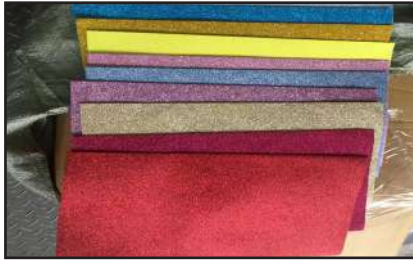

Price: Rs. 230/- (10pcs Pkt)

Glitter Paper Plain

Price: Rs. 175/- (10pcs Pkt)

Rubber Horse With Sound (Big)

Price: Rs. 730/-

Rubber Horse With Sound (Small)

Price: Rs. 330/-

White Board (20x30cm)