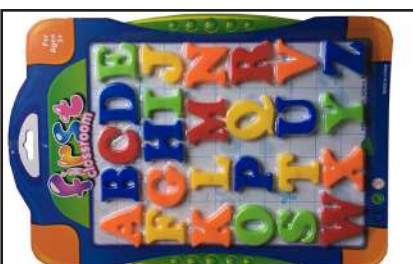

Magnetic Letter ABCD