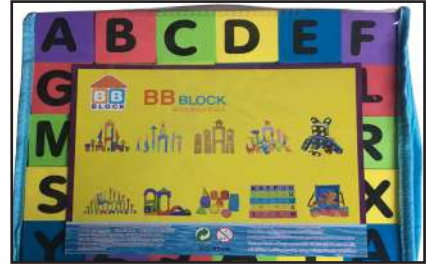

Price: 110/-

EVA BB Block

Price: 1100/-

Fun foam Block EVA

Price: 1850/-

High Measure Stikar

Price: Rs. 250/-

Magnetic Letter 123