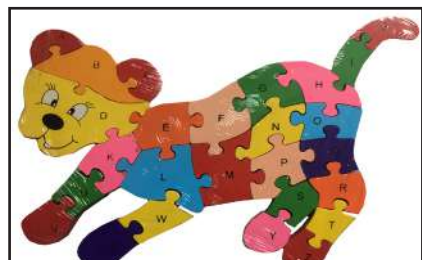

Price: Rs. 370/-

Wooden animal Puzzle

Price: Rs. 370/-

Wooden animal Puzzle

Price: Rs. 370/-

Wooden animal Puzzle

Price: Rs. 370/-

Wooden animal Puzzle