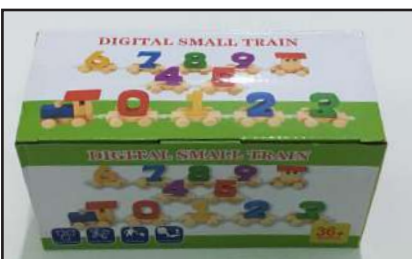

Wooden Puzzle Train 1, 2