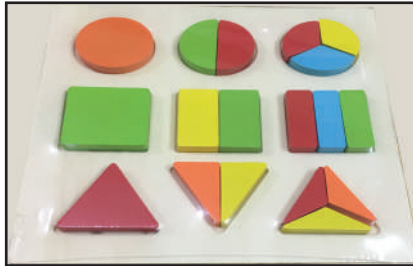

Fruit Cutting Set

Price: Rs. 2435/-

Shape Box 13 Whole

Price: Rs. 1325/-

Log Board

Price: Rs. 1185/-

Shape 4 Tower

Price: Rs. 555/-

Shape Set of Rainbow

Price: Rs. 1050/-

Rainbow Tower

Price: Rs. /- 600

Math Puzzle 20x20 cm

Price: Rs. 350/-

Math Puzzle 20x20 cm

Price: Rs. 350/-