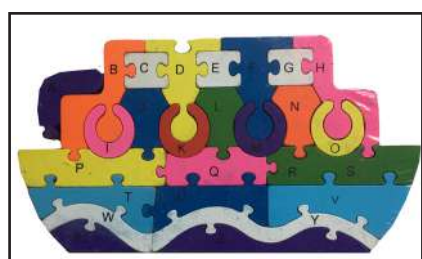

Wooden Puzzle