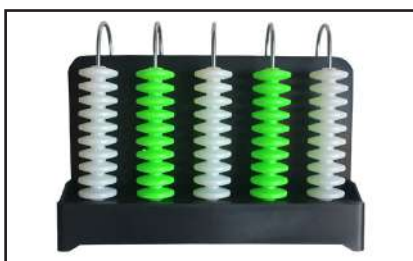

Price: Rs. 290/-

Abacus Wooden

Price: Rs. 460/-

Abacus Plastic

Price: Rs. 250/-

Abacus Teacher

Price: Rs. 1000/-

Abacus Wooden (Box Pack)