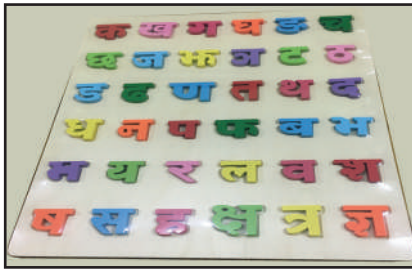

नेपाली वर्णमाला क ख