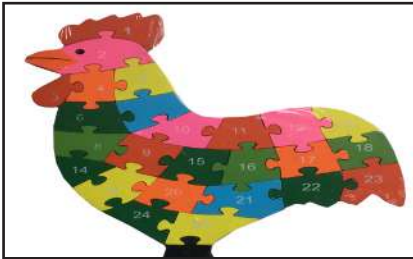

Wooden animal Puzzle