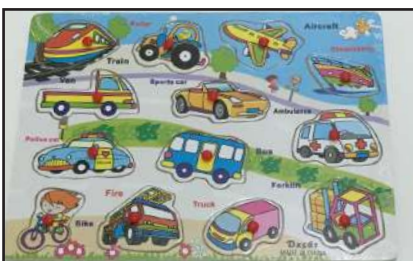

Wooden Puzzle (with pin)