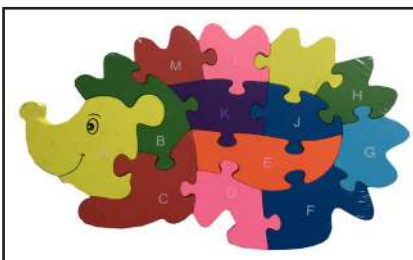

Wooden animal Puzzle