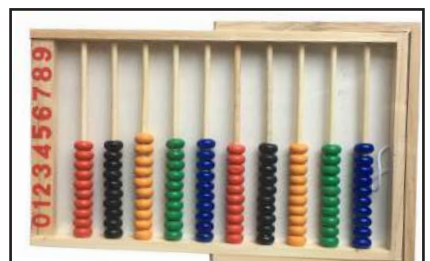

Abacus Wooden