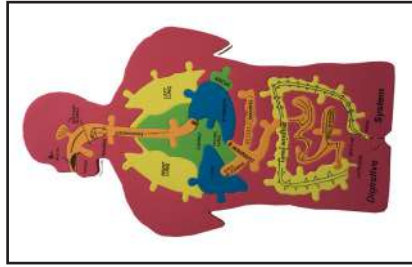

Price: Rs. 150/-

Digestive Puzzle

Price: Rs. 130

Mat Eva Puzzle (Big)

Price: Rs. 1800

Mat EVA Puzzle 123 (Midium)

Price: 400/-

EVA Watch Puzzle